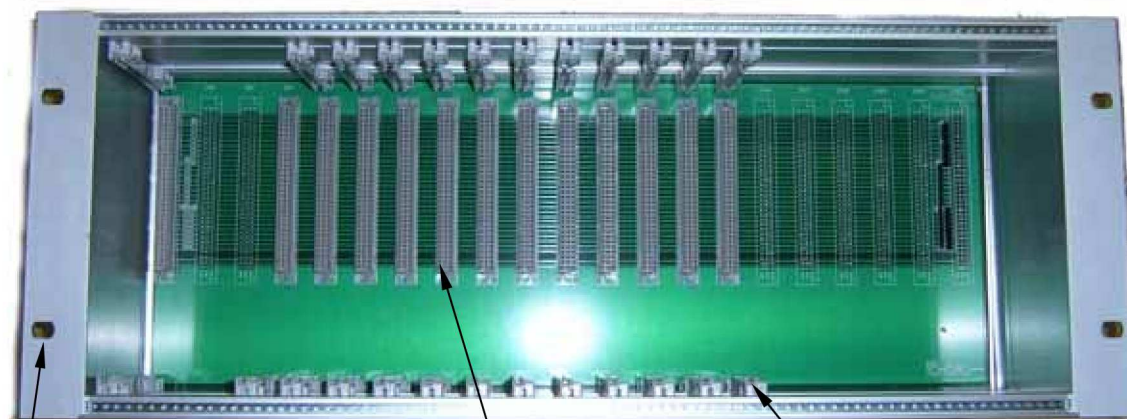

SUB RACK(SECO-SVM2000)

SECO 2000Series

Model No. : SECO SVM2000

I . UNIT DESCRIPTION

Panel Installation
Hole(4 Point)

Card Installation
Connector(Female)

Card Installation
Slot

II . Specifications

Model: SECO SVM2000

Model Type : 19" Sub-Rack Type(4U), 12 Slot

SUB RACK(SECO-SVM2000)

SECO 2000Series

III. UNIT DIMENSION

SUB RACK(SECO-SVM2000)

SECO 2000Series

IV. Notes