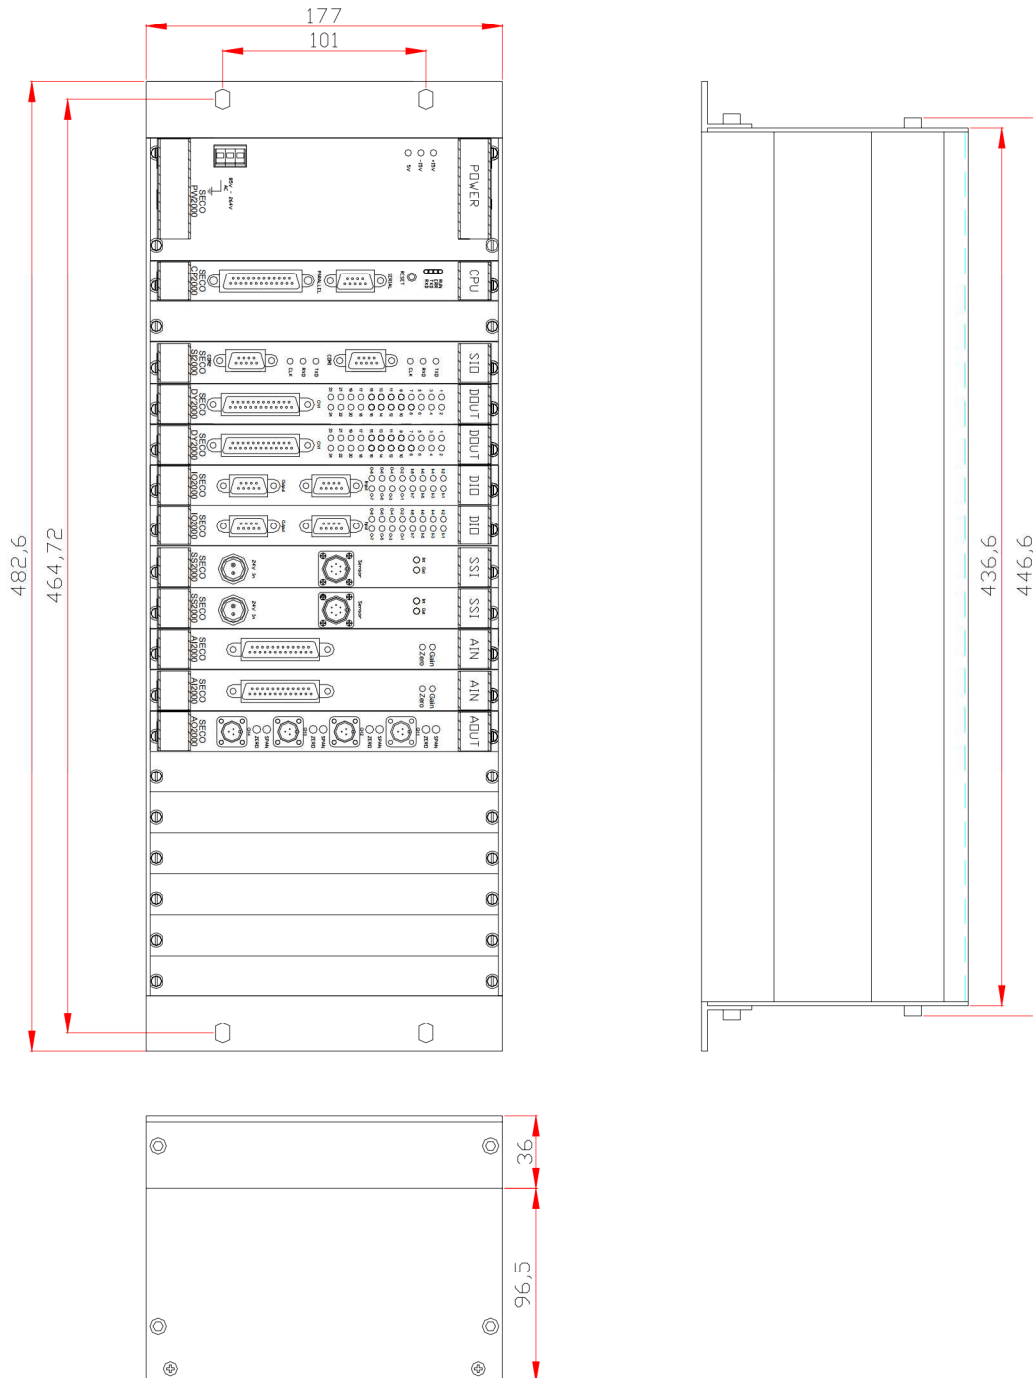

SUB RACK(SECO-SVM2000)

SECO 2000Series

Model No. : SECO SVM2000

I . UNIT DESCRIPTION

Panel Installation
Hole(4 Point)

Card Installation
Connector(Female)

Card Installation
Slot

II . Specifications

Model: SECO SVM2000

Model Type : 19" Sub-Rack Type(4U), 12 Slot

SUB RACK(SECO-SVM2000)

SECO 2000Series

III. UNIT DIMENSION

SUB RACK(SECO-SVM2000)

SECO 2000Series

IV. Notes